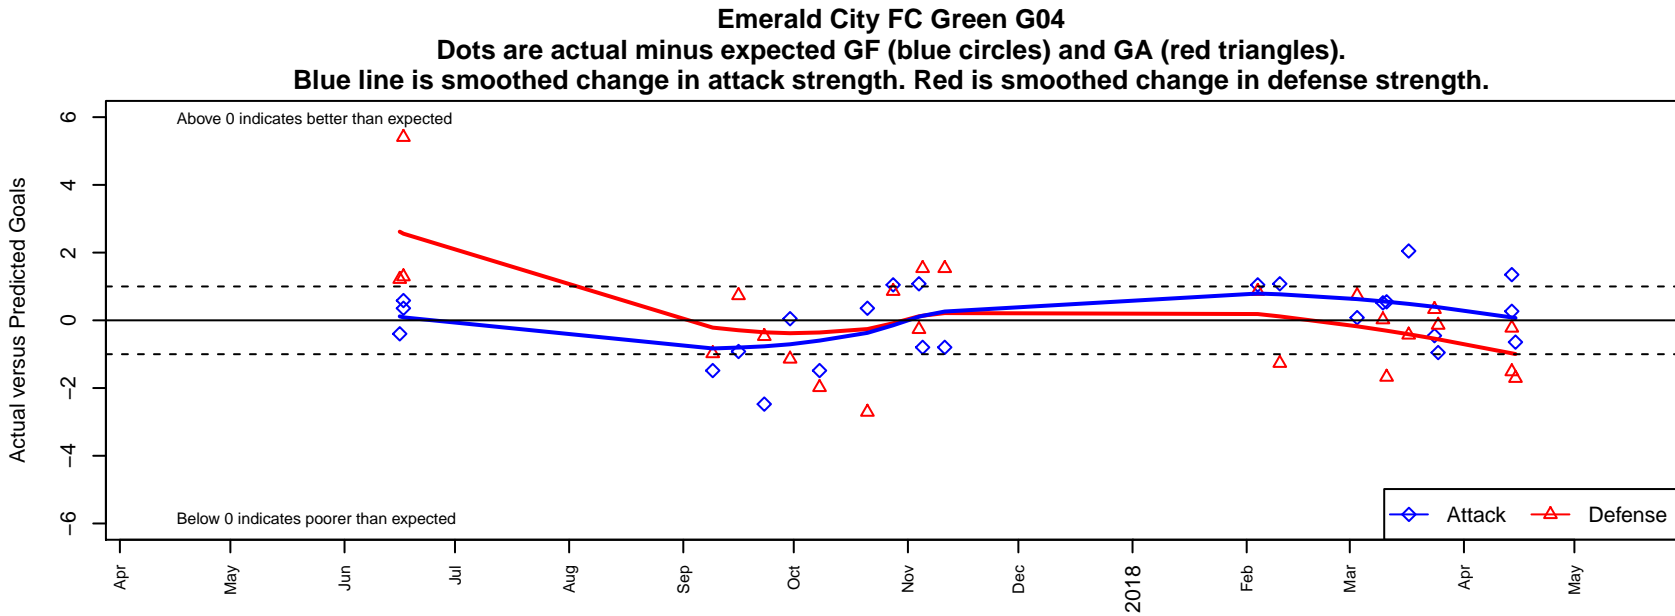

Emerald City FC Green G04

Emerald City FC
 Seattle, WA
 G04 total strength=1115
 attack=3.63 defense=2.45
 fall league = PSPL Classic 1 – West U14
 spr league = Spr PSPL – '04 Classic 1 – West I

alt names used:
 Emerald City FC F04 Green
 Emerald City FC F04 Green
 Emerald City FC F04 Green
 EMERALD CITY FC ECFC F04 GREEN (WA)

Venues played:
 2017 Starfire Spring Classic GU14
 2017 PSPL Classic 1 – West U14
 2017 Spr PSPL – '04 Classic 1 – West U14
 2017 WA Cup U14 Silver U14

**attack and defense variance (black dot)
relative to other teams
and top 10 in region**